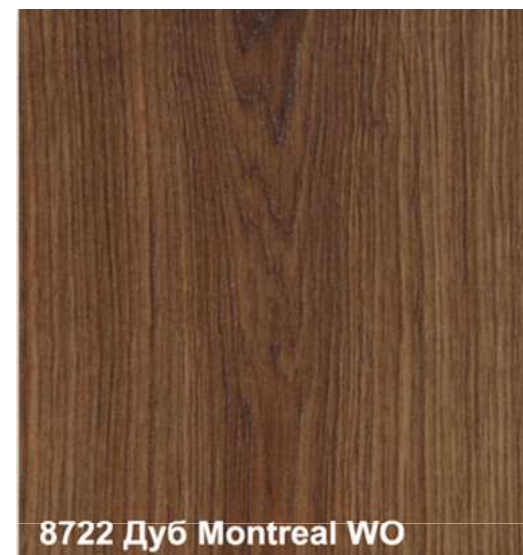

CASTELLO DUBRAVA